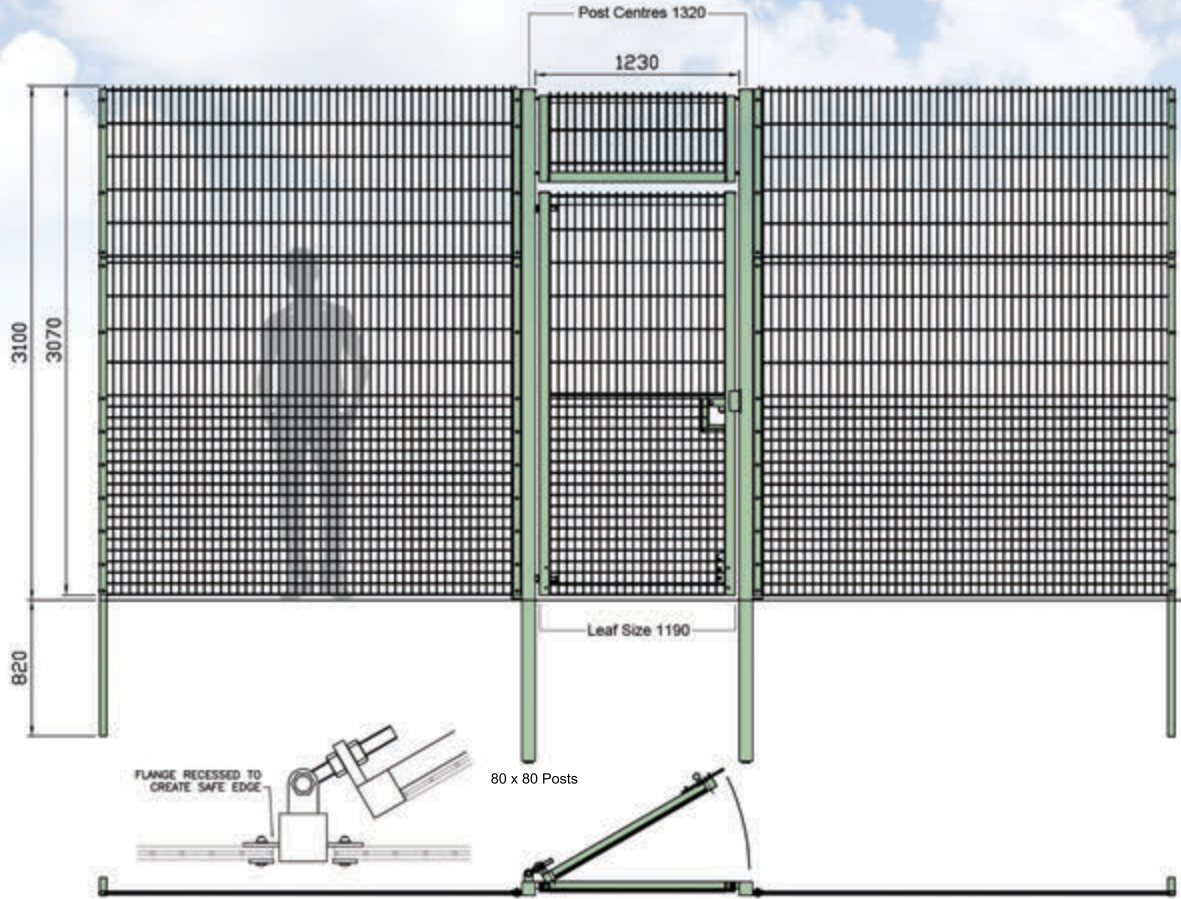

SPECIFICATION SHEET

Typical 3m Single Gate System

Showing Back Hung Open In Configuration